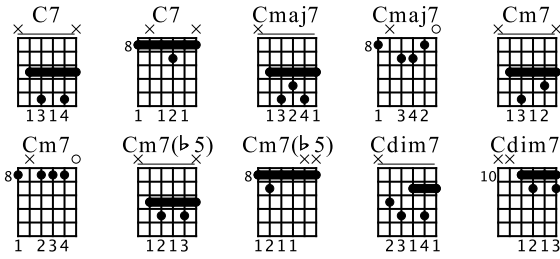

ACCORDI DI SETTIMA

RIKI FERRANTI

Standard tuning

♩ = 120

N-Gt

Chord progression: C7 C7 Cmaj7 Cmaj7 Cm7 Cm7 Cm7(b5) Cm7(b5) Cdim7 Cdim7

mf

T	5	8	3	0	4	8	4	7	4	11
A	3	9	4	8	3	8	3	8	2	10
B	3	8	3	8	3	8	3	8	4	10

Empty musical staff and guitar tablature lines (TAB) for the next section.